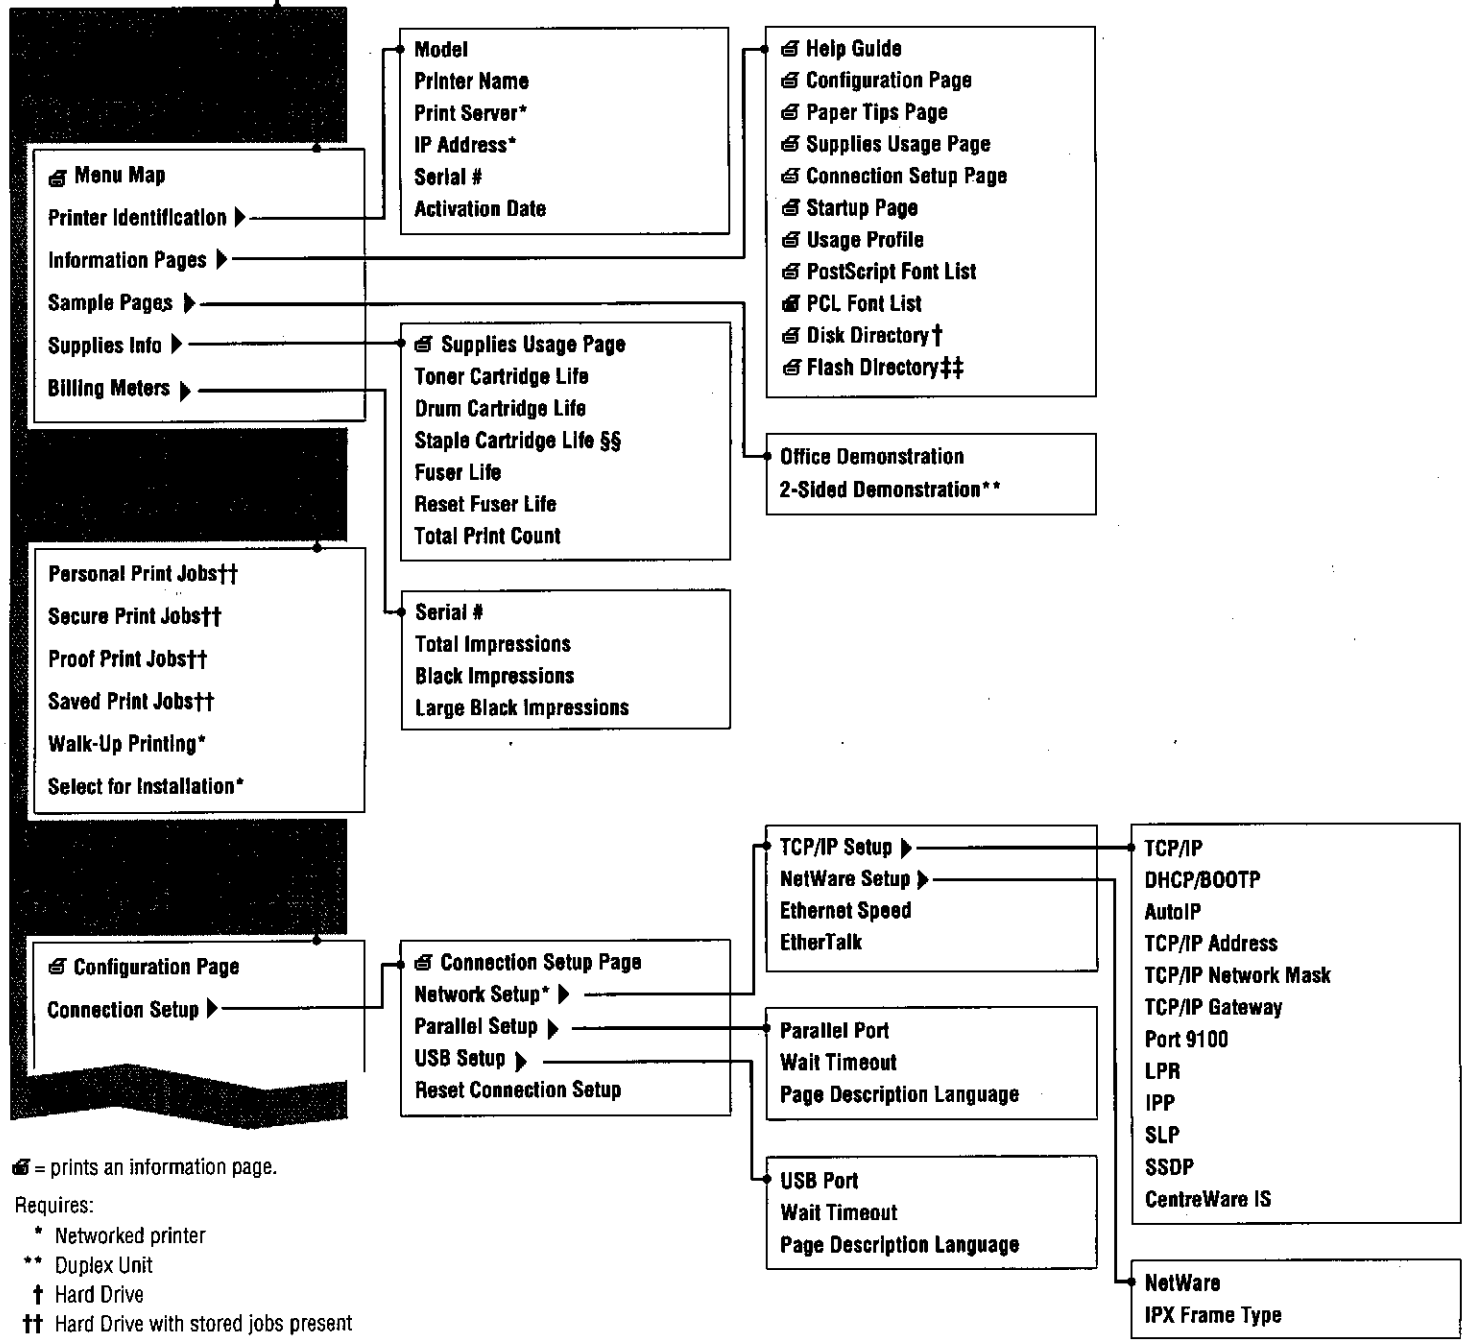

# Menu Map

**Main Menu:**

**Front Panel Buttons:**

☞ = prints an information page.

Requires:

- \* Networked printer
- \*\* Duplex Unit
- † Hard Drive
- †† Hard Drive with stored jobs present
- ‡ Optional Tray(s)
- ‡‡ Flash Memory
- § Stacker
- §§ Finisher